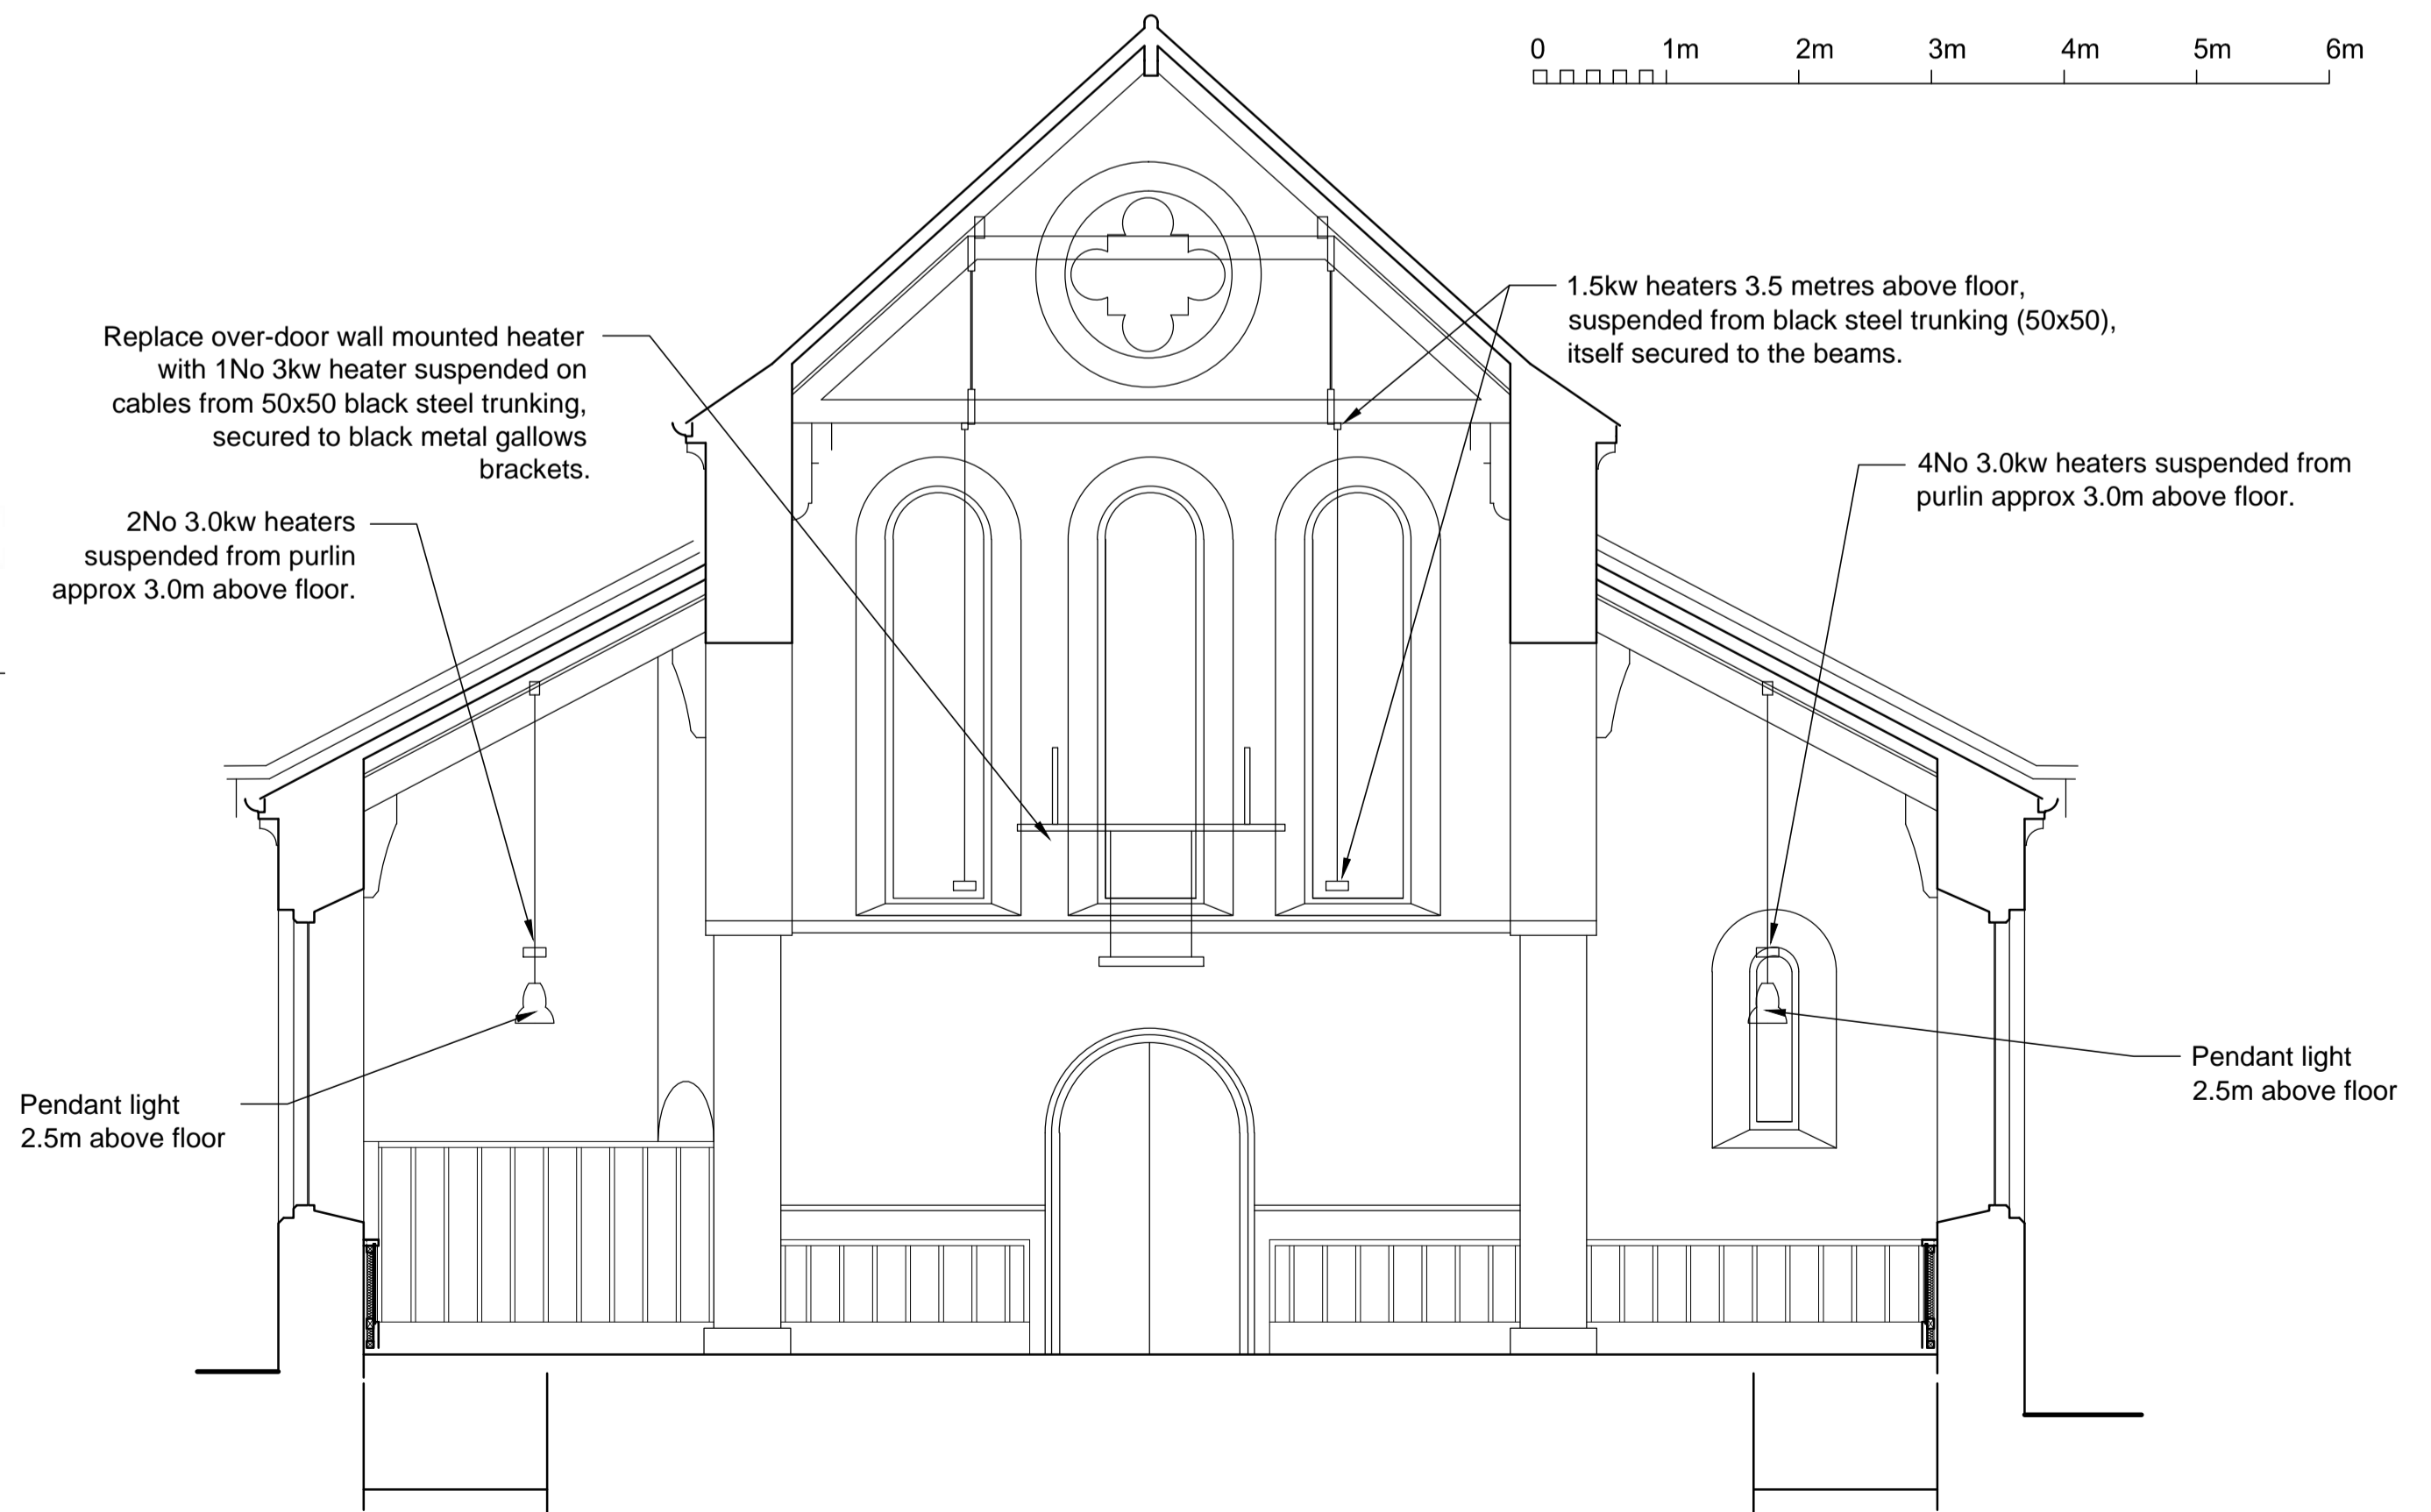

- Shade diameter: 370mm
- Shade height: 393mm
- Cable length: approx 2200mm to give approx 2.5m floor to light fitting.
- Warm white LED bulbs - 30watt

CROSS SECTION CC

Revision	Date	Description
G	15/08/18	Amendments to comments
F	04/07/18	Re-arrange nave heaters + show specific spotlights to be used
E	12/06/18	Change heater type
D	30/05/17	Various amendments
B	03/11/16	New heating and lighting scheme
A	28/05/13	Omit heating scheme. Add wall panels & reduce plaster repairs

St Pauls Church
Staplers Road, Newport, Isle of Wight

SECTIONS CC & DD

DATE: 01/06/12 SCALE: 1/50@A1

DRAWING No.: 9011/303 REV: G